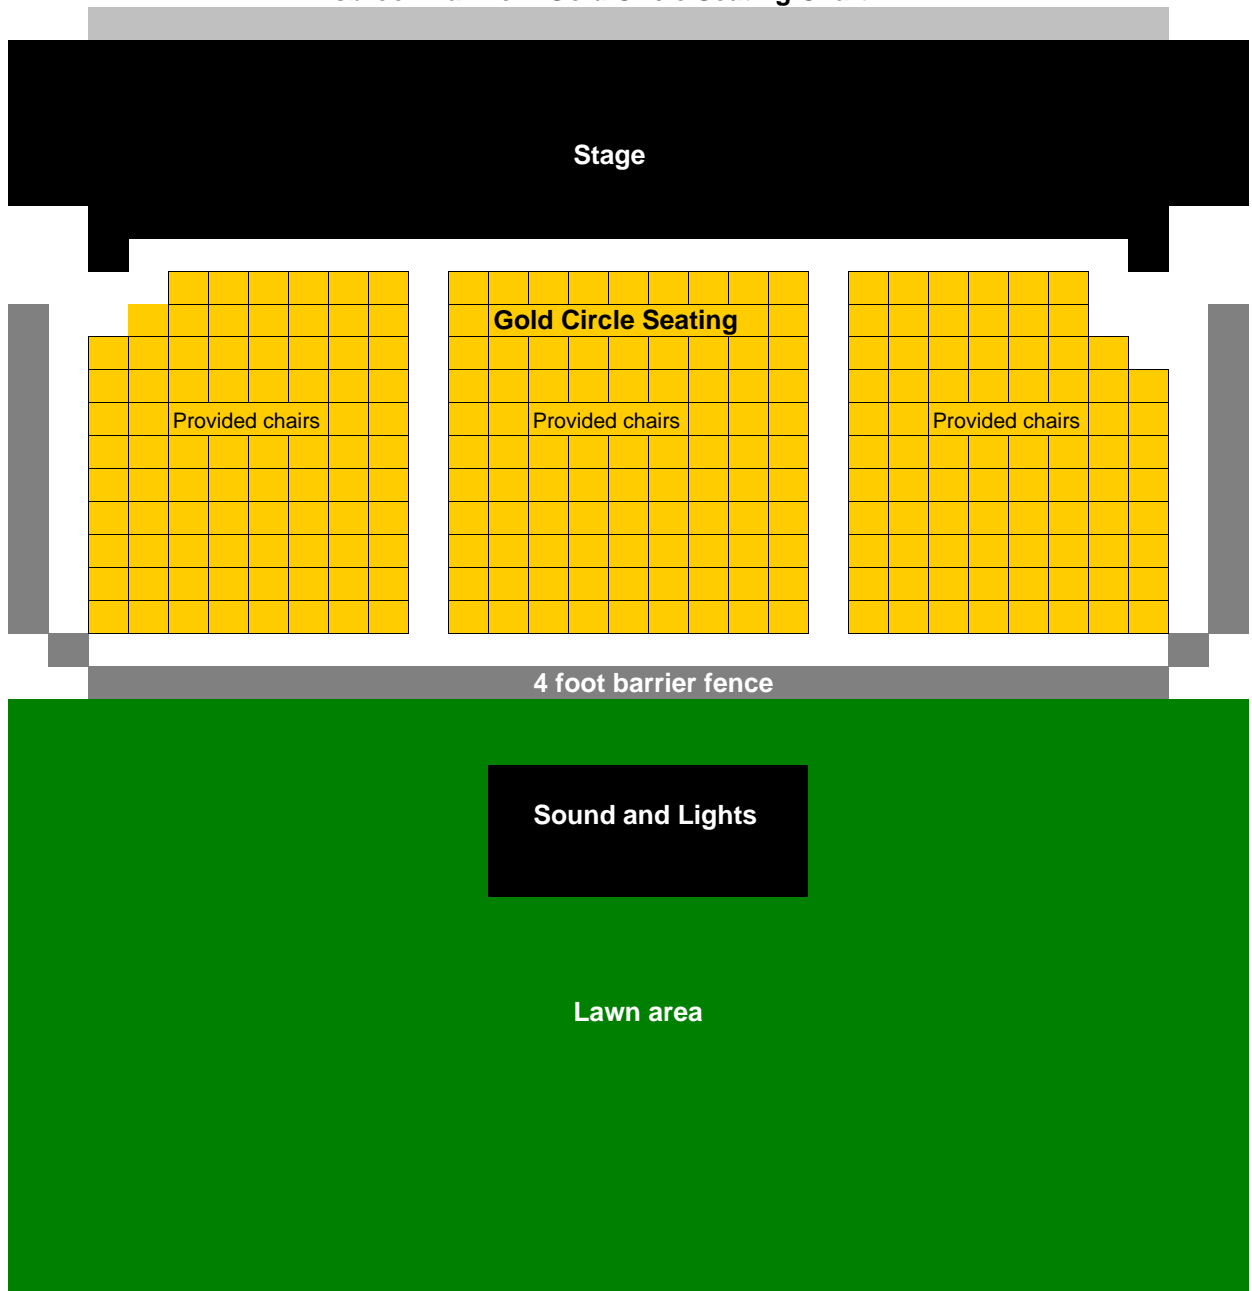

**Innsbrook Pavilion- Gold Circle Seating Chart**

\* not to scale